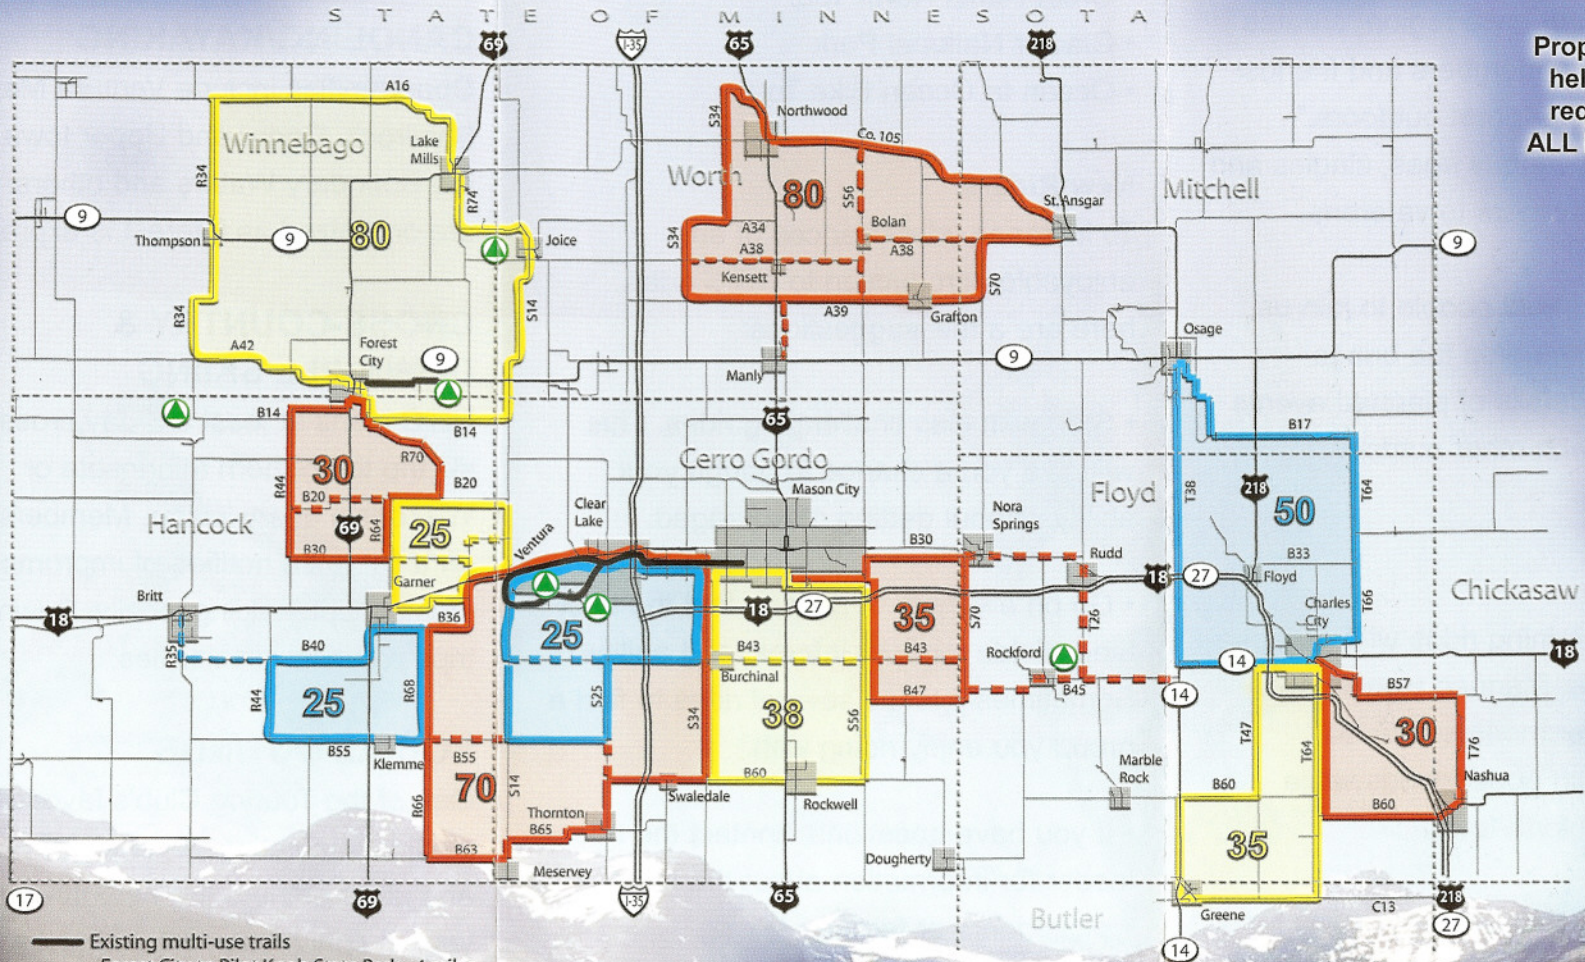

North Iowa Area - Favorite Bike Routes

Properly-worn helmets are required on ALL NITC rides!

- Existing multi-use trails
- Forest City to Pilot Knob State Park - 4 miles
- Trolley Trail - Clear Lake to Mason City = 5 miles + Lake Loop = 14 miles
- ▲ Parks

LAKESIDE CYCLERY

Bicycles From the Family to Pro
5435 South Shore Drive • Clear Lake
(641) 357-4460

O'BRIEN
AMES, IOWA
(515) 200-4145